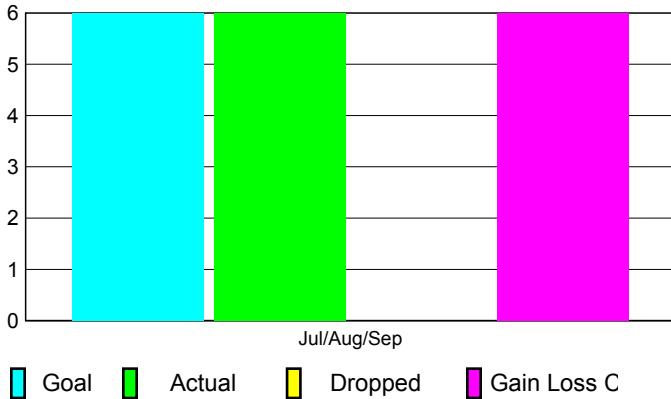

## CLUBS

Club Results  
2010-2011

Clubs  
2009-2010

Month	New Club Goal	Actual New Clubs	Actual Dropped Clubs	Gain/Loss of Clubs	Gain/Loss of Clubs
Jul/Aug/Sep	6	6	0	6	9
<b>Totals</b>	<b>6</b>	<b>6</b>	<b>0</b>	<b>6</b>	<b>9</b>

### Club Results 2010-2011

Goal, New, Dropped, Gain/Loss

### Comparison of Club Gain/Loss

Current Year Compared to the Previous Year