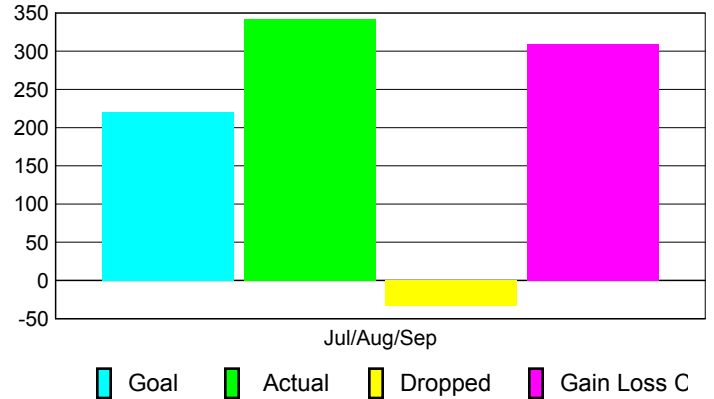

### YTD Status Quo Clubs 2010-2011

Status Quo Clubs Compared to Status Quo Members

## MEMBERSHIP

Membership Results  
2010-2011

Membership  
2009-2010

Month	Net Memb Goal	Actual New Memb	Actual Dropped Memb	Gain/Loss of Memb	Gain/Loss of Memb
Jul/Aug/Sep	220	342	-33	309	281
<b>Totals</b>	<b>220</b>	<b>342</b>	<b>-33</b>	<b>309</b>	<b>281</b>

### Membership Results 2010-2011

Goal, New, Dropped, Gain/Loss

### Comparison of Membership Gain/Loss

Current Year Compared to the Previous Year